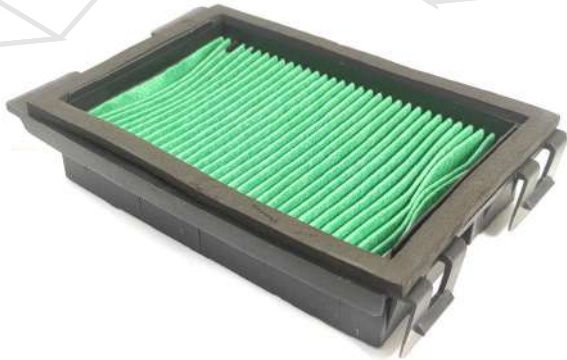

# TECHX2

MOTORCYCLE FILTER